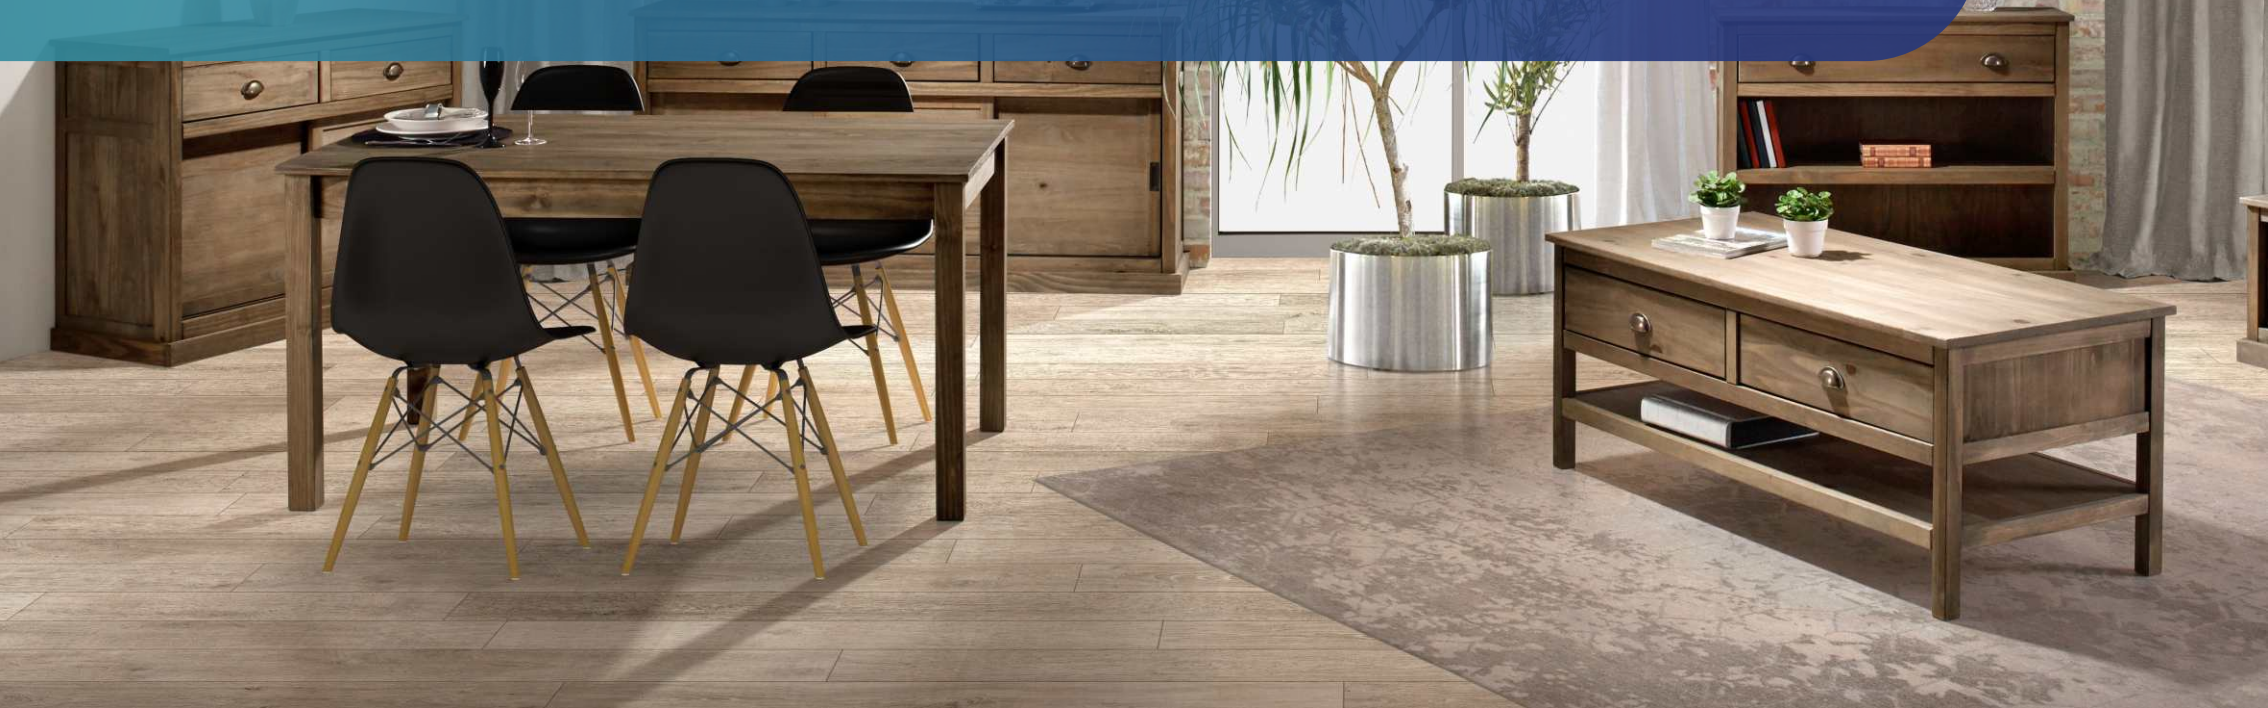

A P&P Móveis e Madeira é uma empresa familiar de Lages, Santa Catarina, fundada em 1995, se dedica a criar móveis sustentáveis com madeira 100% reflorestada. Nossa cadeia de produção verticalizada nos permite controlar cada etapa do processo, garantindo qualidade e respeito ao meio ambiente.

Com forte presença na Europa e nos Estados Unidos, nossas duas fábricas somam 21.500 m² e mais de 200 colaboradores comprometidos em unir tradição e modernidade. Especializados em móveis de pinus maciço, desenvolvemos peças que combinam design com as necessidades de nossos clientes, sempre valorizando parcerias e projetos personalizados.

P&P
Móveis
e Madeira.