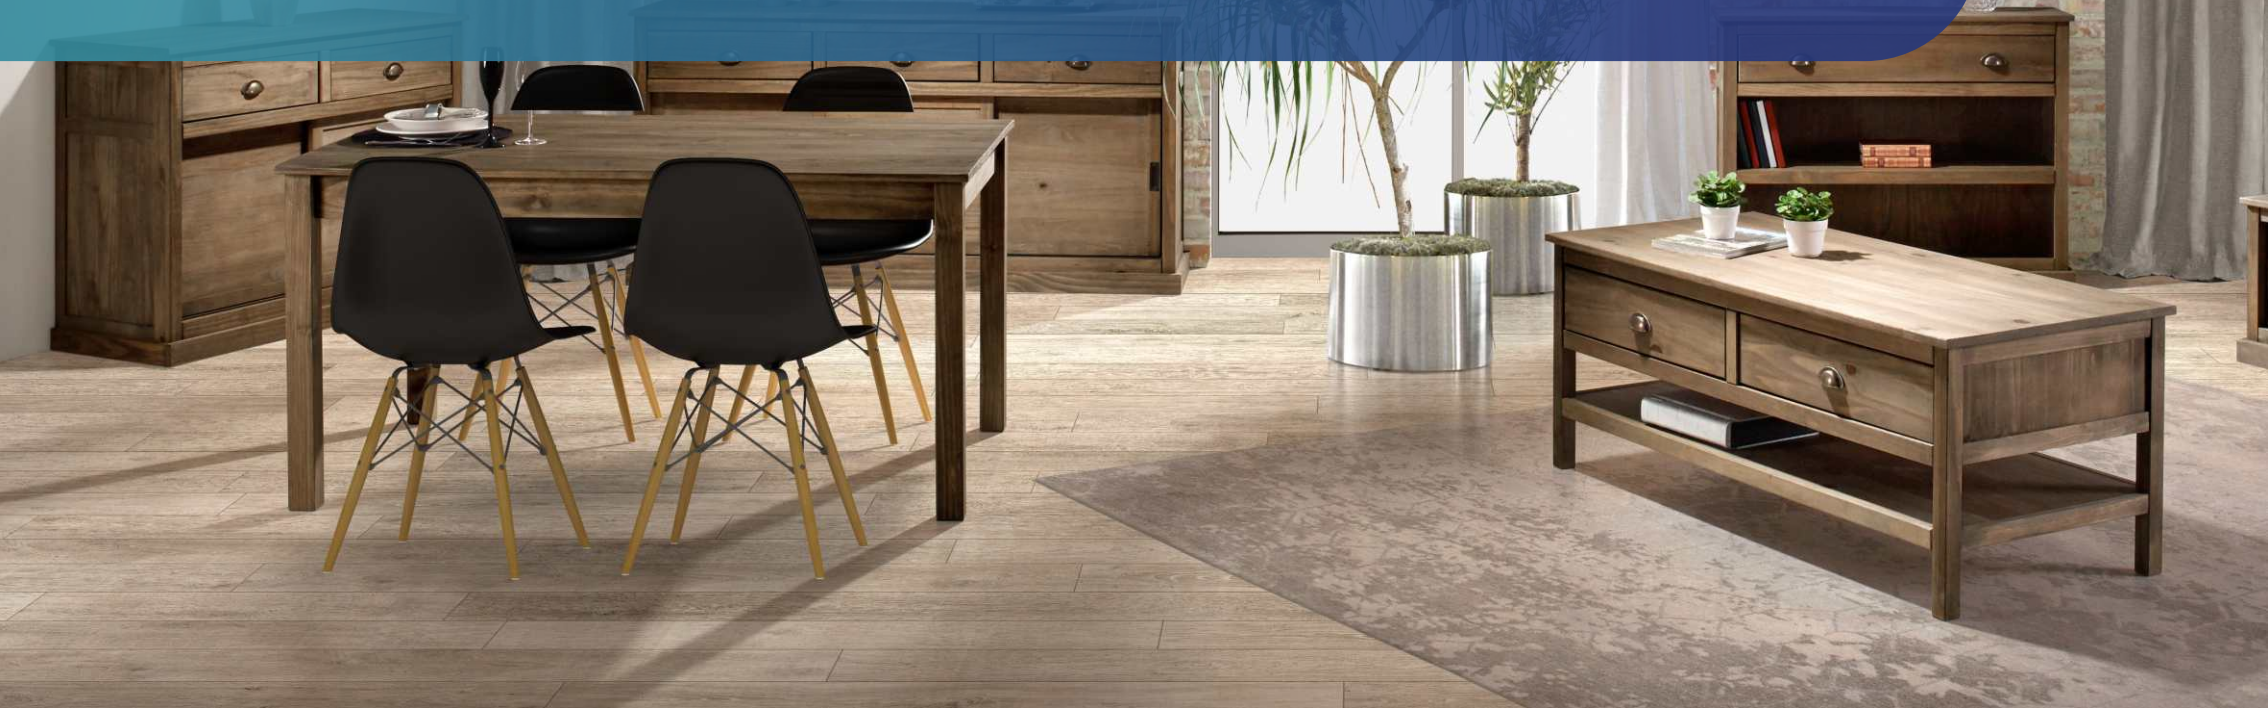

A P&P Móveis e Madeira é uma empresa familiar de Lages, Santa Catarina, fundada em 1995, se dedica a criar móveis sustentáveis com madeira 100% reflorestada. Nossa cadeia de produção verticalizada nos permite controlar cada etapa do processo, garantindo qualidade e respeito ao meio ambiente.

Com forte presença na Europa e nos Estados Unidos, nossas duas fábricas somam 21.500 m² e mais de 200 colaboradores comprometidos em unir tradição e modernidade. Especializados em móveis de pinus maciço, desenvolvemos peças que combinam design com as necessidades de nossos clientes, sempre valorizando parcerias e projetos personalizados.

P&P
Móveis
e Madeira.